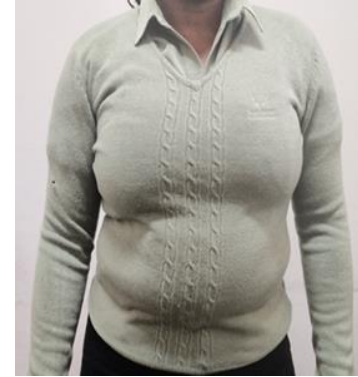

KNITWEAR

Cardigan Jersey
Colour: Olive
Female
Embroidery - SANParks logo

V-neck jersey long sleeve
Colour: Olive
Female
Embroidery - SANParks logo

V-neck jersey long sleeve
Colour: Olive
Male
Embroidery - SANParks logo

V-neck jersey sleeveless
Colour: Olive
Male
Embroidery - SANParks logo

Polo-neck
Colour: Olive
Female
Embroidery - SANParks logo

Polo-neck
Colour: Olive
Male
Embroidery - SANParks logo

V-neck jersey long sleeve with epaulettes and elbow patches
Colour: Dark olive green & Pantone code 357 C
Male & female cut
Embroidery - SANParks logo

V-neck jersey sleeveless with epaulettes
Colour: Dark olive green
Male & female cut
Embroidery- SANParks logo

V-neck jersey long sleeve with epaulettes and elbow patches

Colour: camouflage & Pantone code 357 C

Male & female cut

Embroidery - SANParks logo

V-neck jersey long sleeve with epaulettes

Colour: Traffic fawn

Male & female cut

JACKETS

Fleece jacket with detachable sleeve zip pocket, elastic cuffs

Colour: Olive