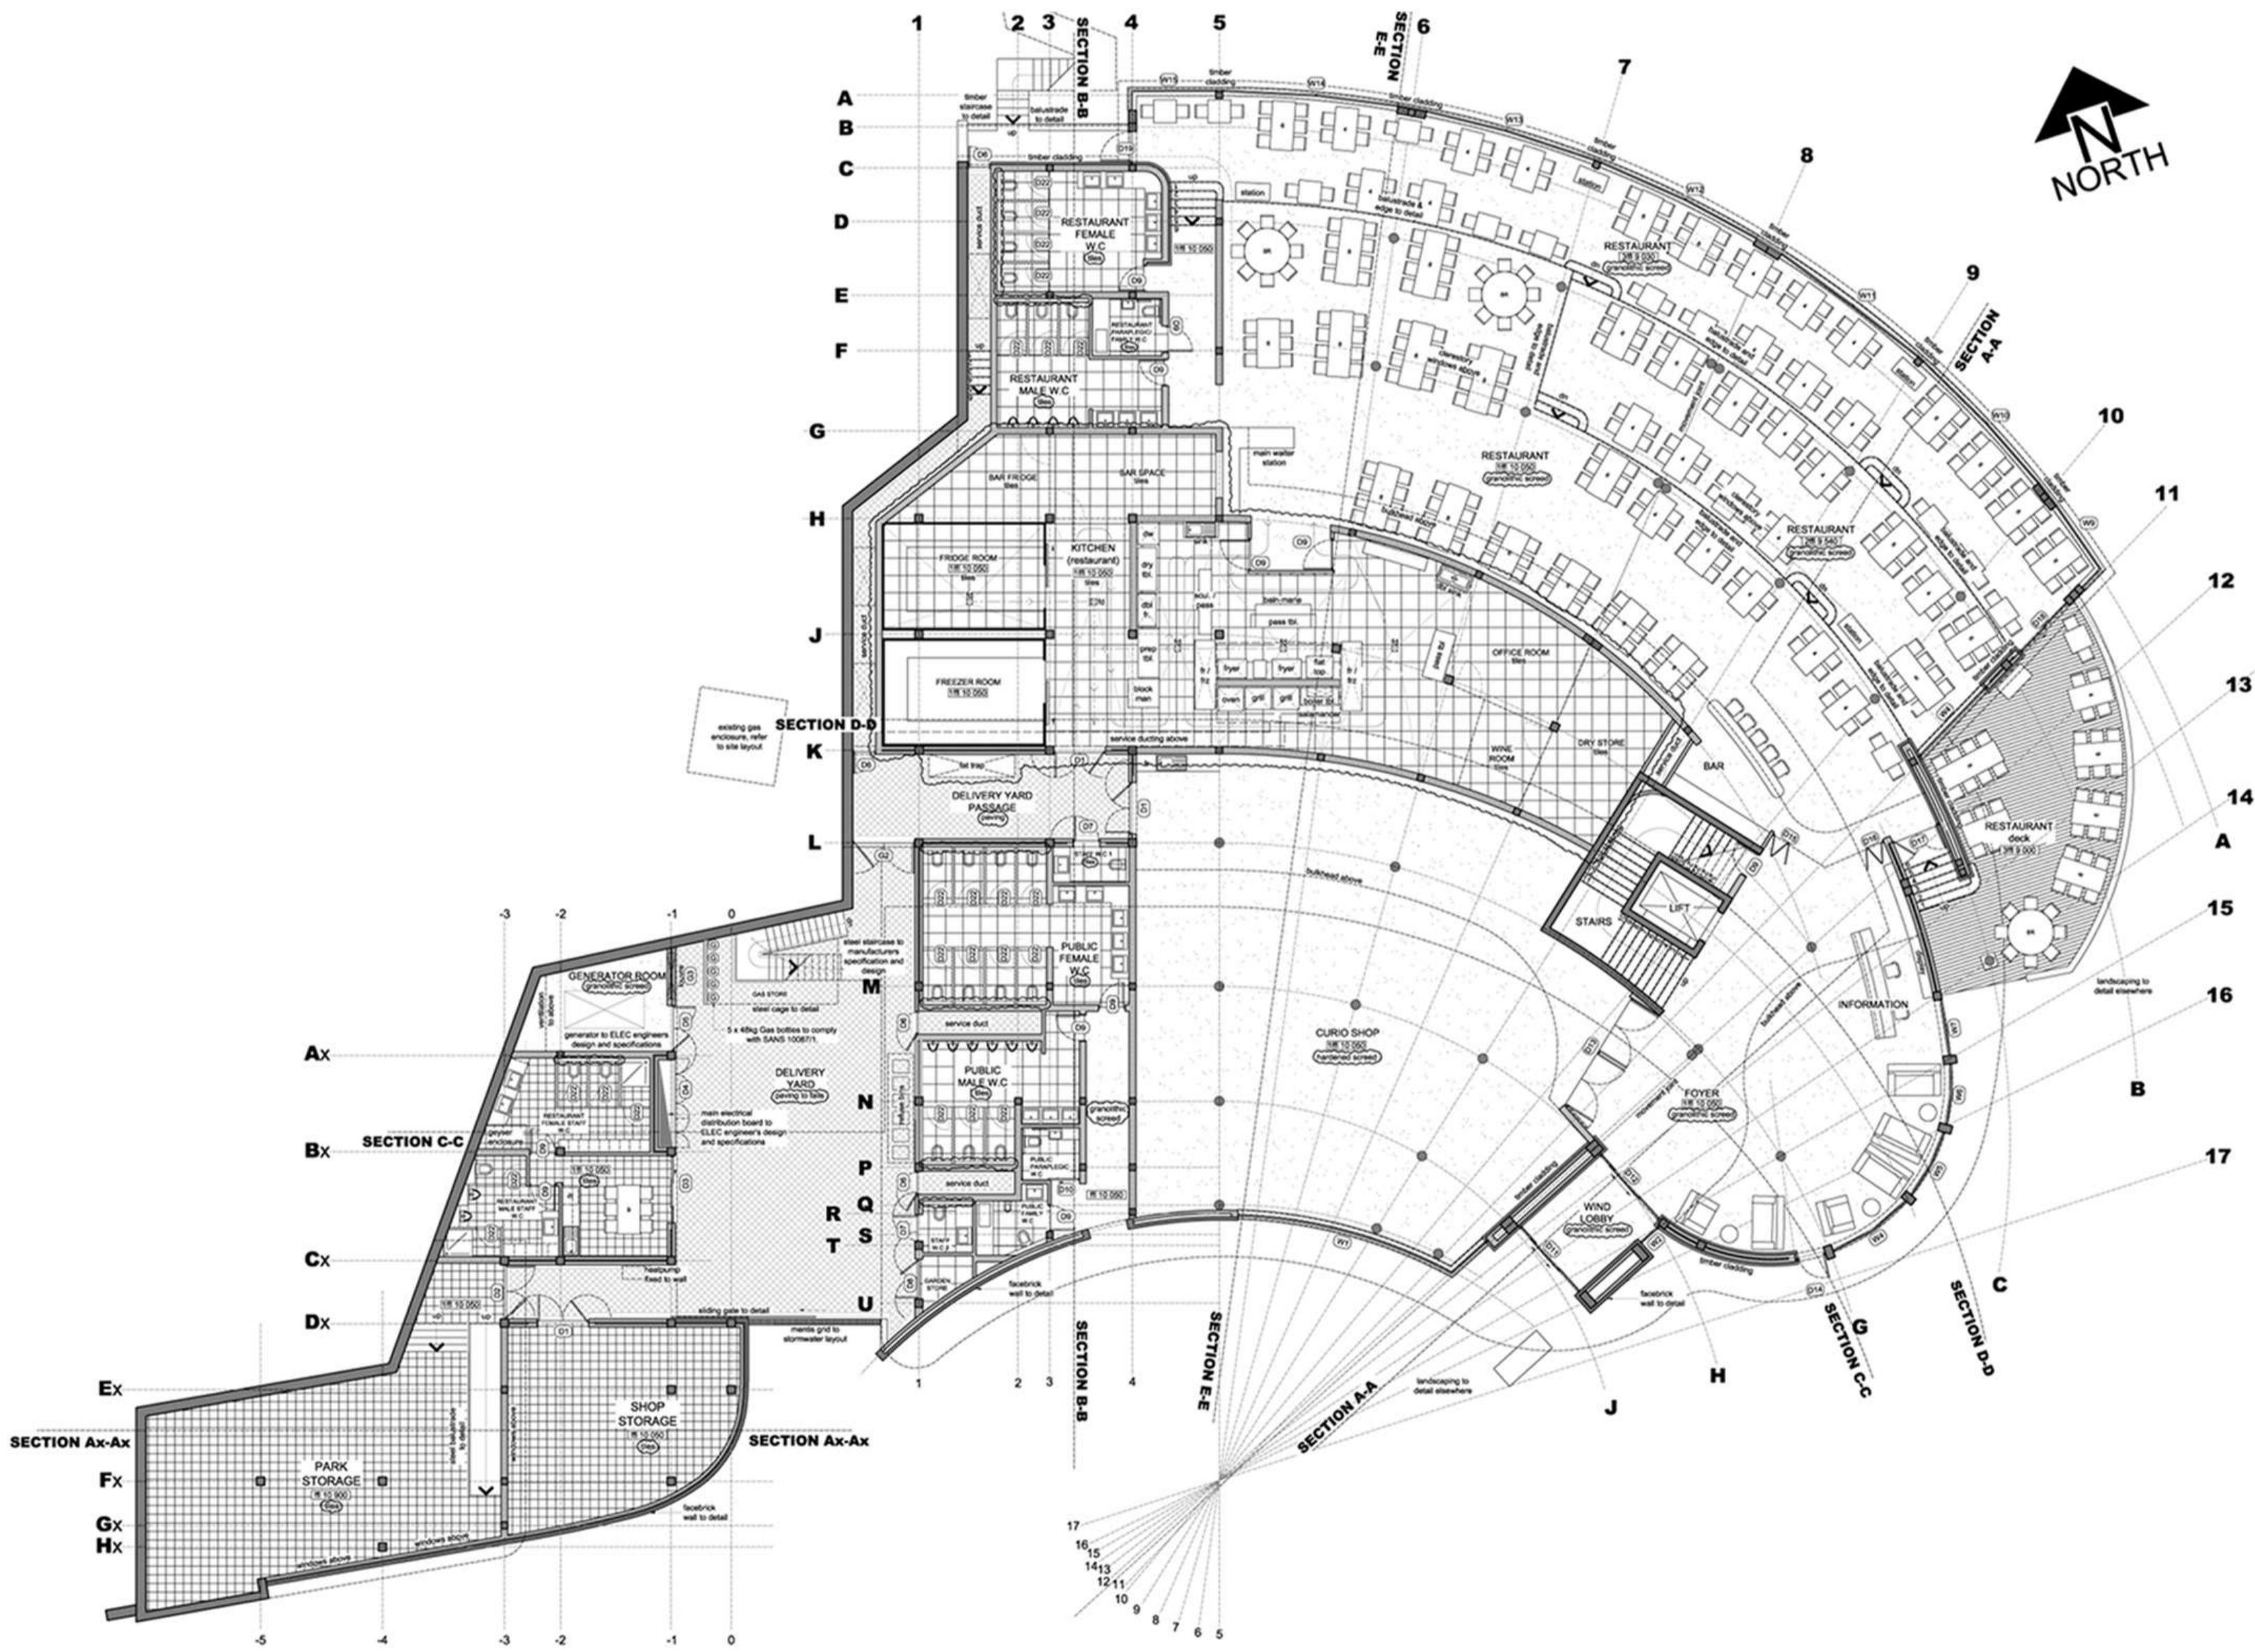

RESTAURANT PRECINCT

Stormsrivier Mouth National Park MAIN RESTAURANT

South African
NATIONAL PARKS

OVERALL PERSPECTIVE

PERSPECTIVE FROM LOWER WALKWAY

PERSPECTIVE FROM ENTRANCE