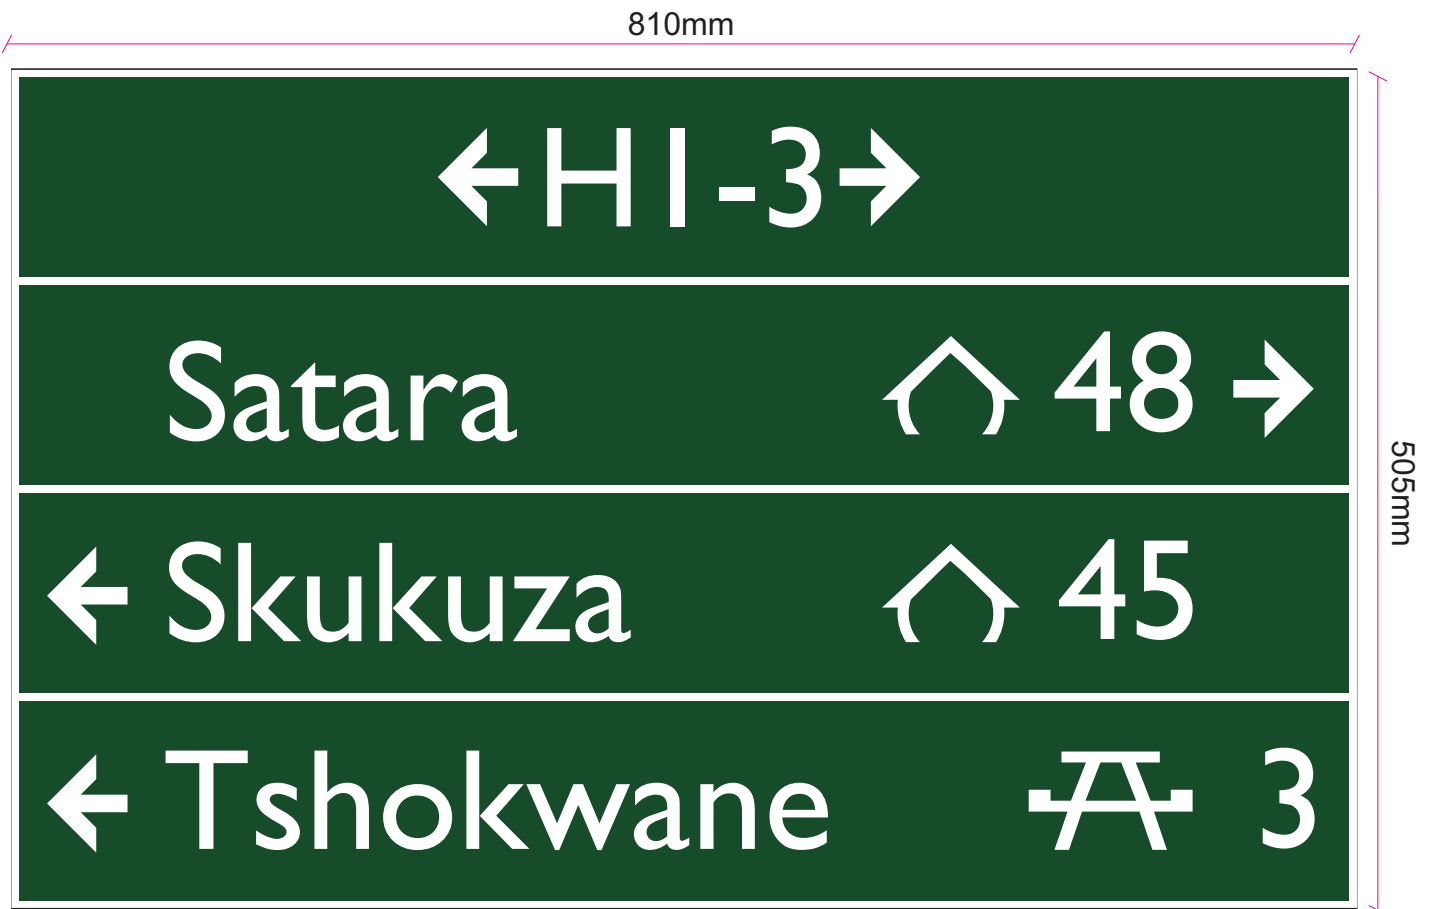

Icons

SAPS

Arrows

Dimensions

Design principals

Dimensions

Elements

1,2 & 3 Stack sign

810mm

4 Stack sign

5 Stack sign

6 Stack sign

7 Stack sign

8 Stack sign

Water point sign

Historical interest sign