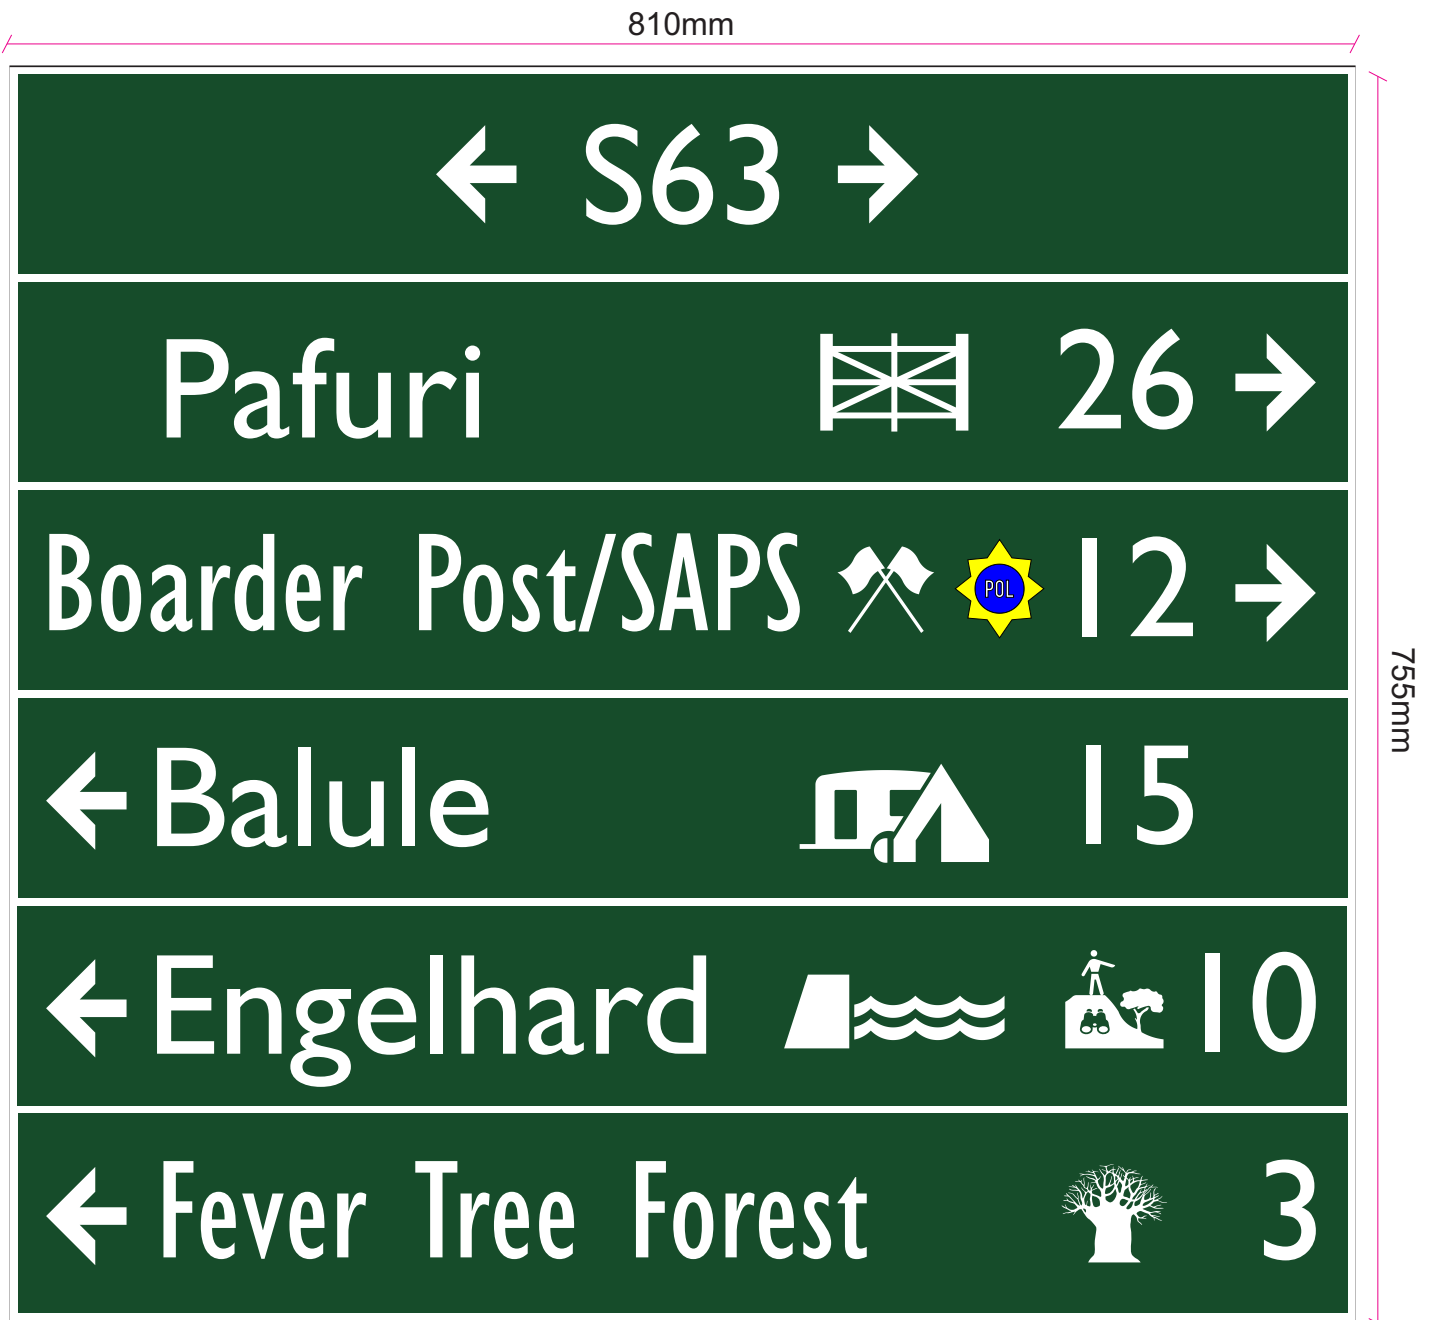

1,2 & 3 Stack sign

4 Stack sign

5 Stack sign

6 Stack sign

7 Stack sign

8 Stack sign

Water point sign

Historical interest sign

Natural interest area

Historic interest site

Icons

International Boarder

Fuel station

Supermarket/shop

Airport/Airfield

Resturant

810mm

4 Stack sign

5 Stack sign

6 Stack sign

7 Stack sign

8 Stack sign

Water point sign

Historical interest sign

River & Bridge sign

Concession area sign

Trail sign