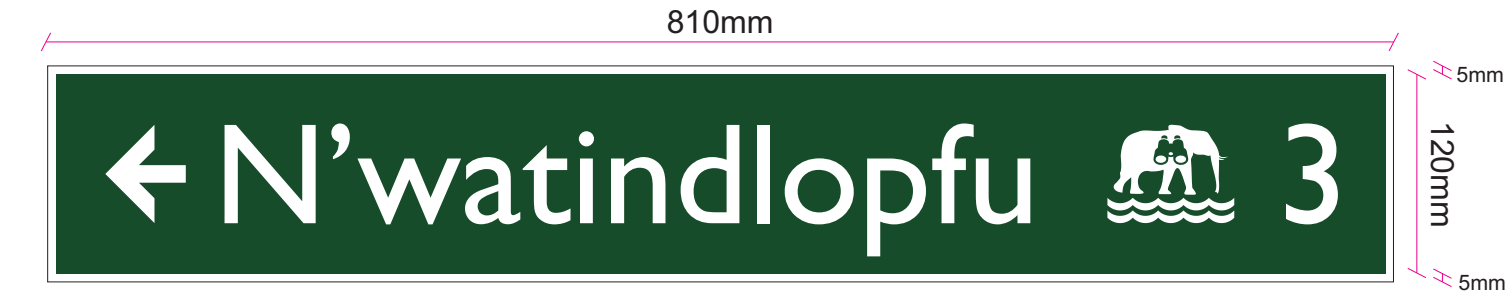

Icons

SAPS

Arrows

Dimensions

Design principals

Dimensions

Elements

1,2 & 3 Stack sign

810mm

4 Stack sign

5 Stack sign

6 Stack sign

7 Stack sign

8 Stack sign

Water point sign

Historical interest sign