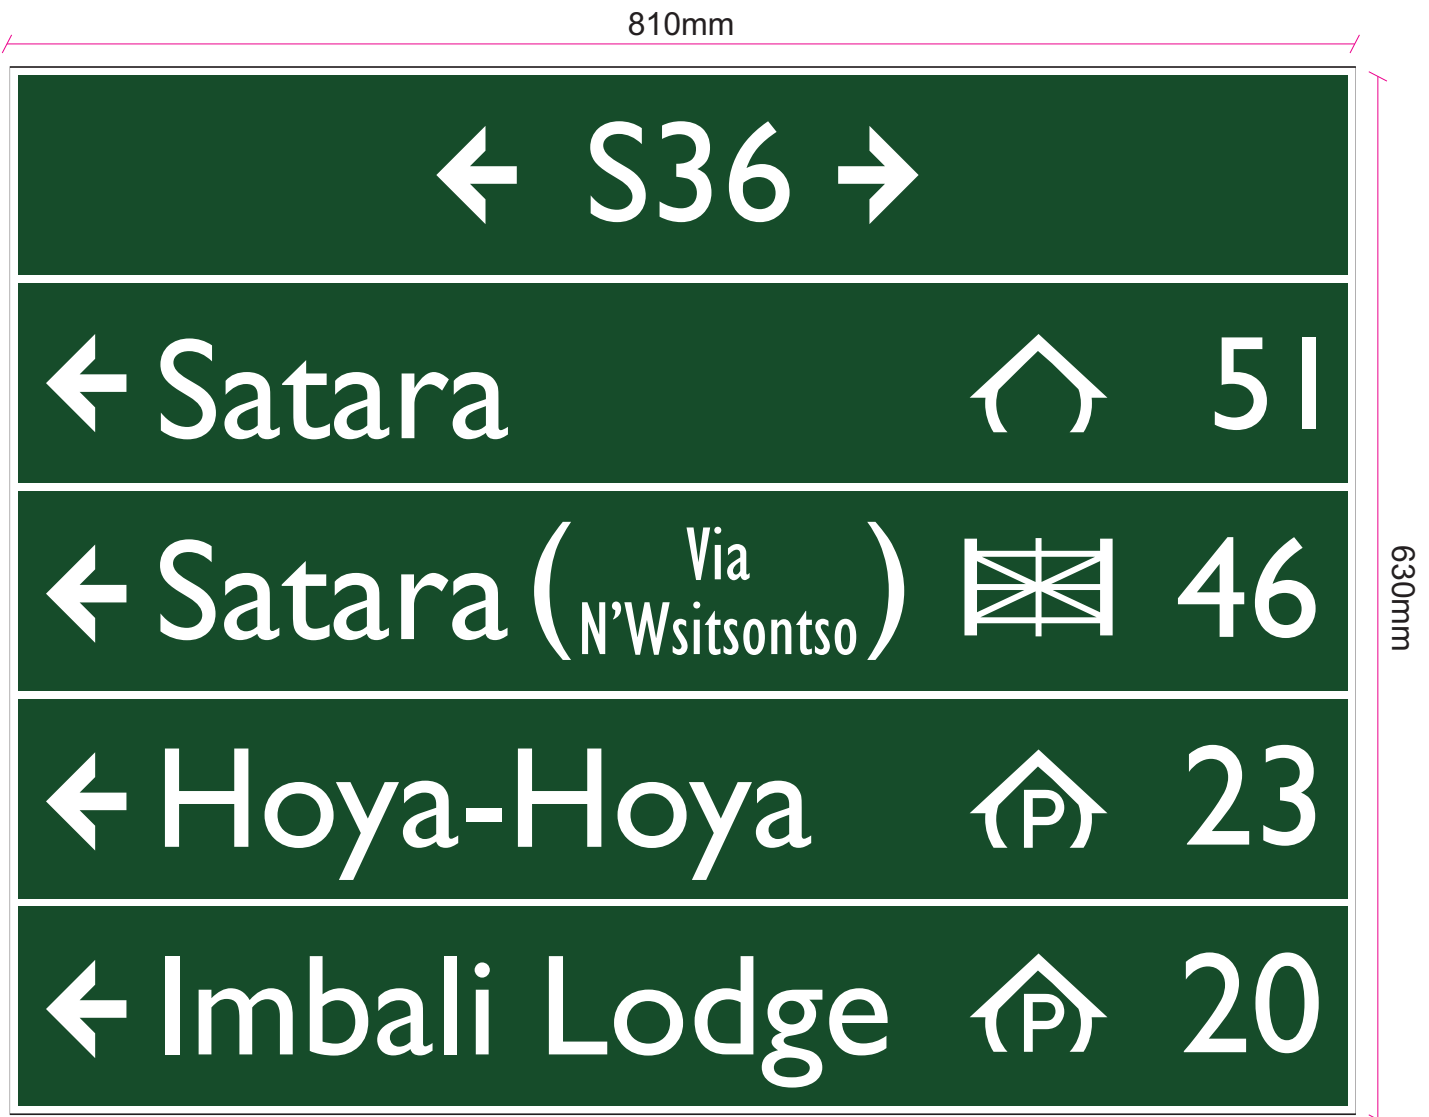

1,2 & 3 Stack sign

4 Stack sign

5 Stack sign

6 Stack sign

7 Stack sign

8 Stack sign

Water point sign

Historical interest sign

Icons

SAPS

Arrows

Dimensions

Design principals

Dimensions

Elements

1,2 & 3 Stack sign

810mm

4 Stack sign

5 Stack sign

6 Stack sign

7 Stack sign

8 Stack sign

Water point sign

Historical interest sign

River & Bridge sign

Concession area sign

Trail sign