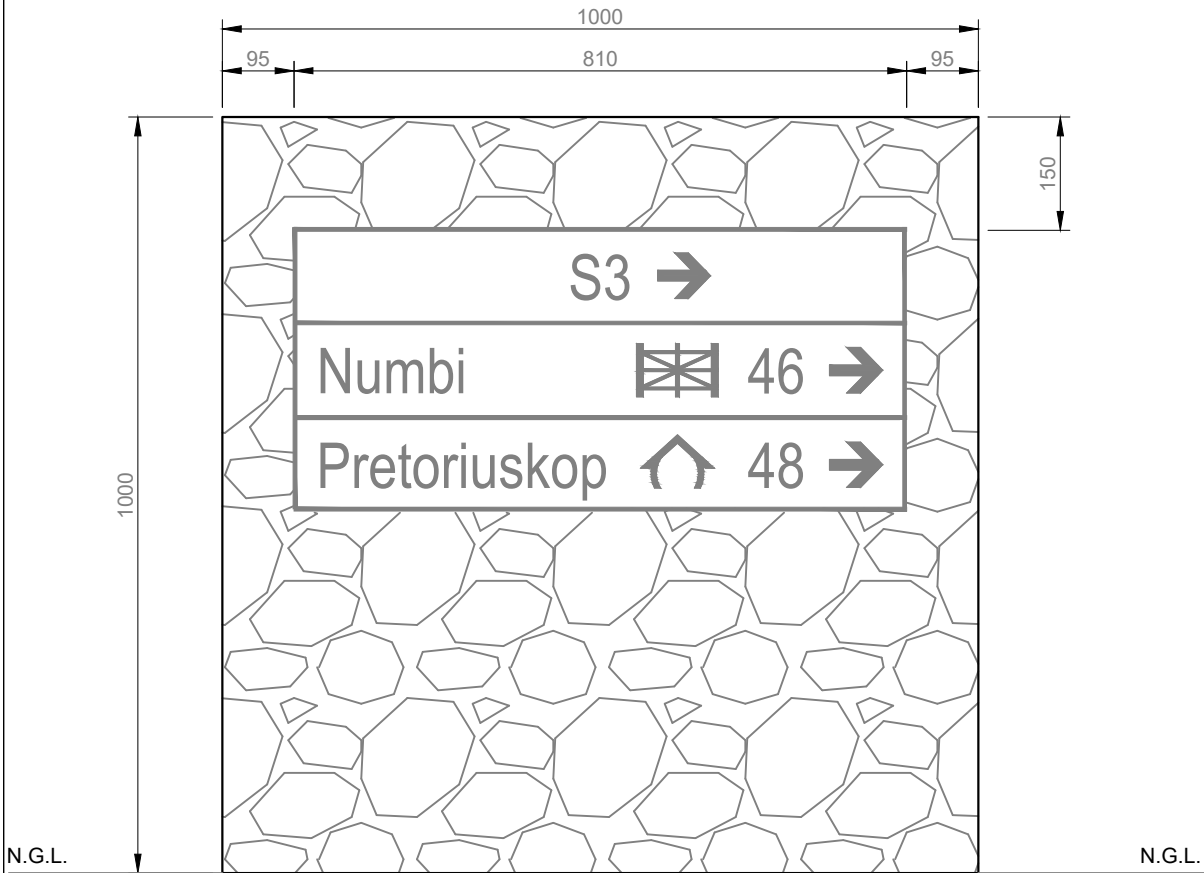

NO	DATE	REVISION DETAILS	CONSULTANT
06	FEB 2024	SIGN DETAIL EDITED	MH

TYPICAL SANParks PULPIT DETAILS

SCALE 1:10

TYPICAL SANParks DIRECTION SIGN DETAILS

SCALE 1:10

CLIENT: South African National Parks  Kruger National Park, Technical Services Private Bag X403 Skukuza, 1350	Contract No.: KNP/005/14		
	Kruger National Park Tourism Signs		
CONSULTANT: SANParks Tel: 013 735 4000	Direction Signs Details		
	DESIGNED: MH	CHECKED: AN	APPROVED: AN
	DWG NO.: KNP/R001	REV NO.: 06	SHEET 1 OF 1