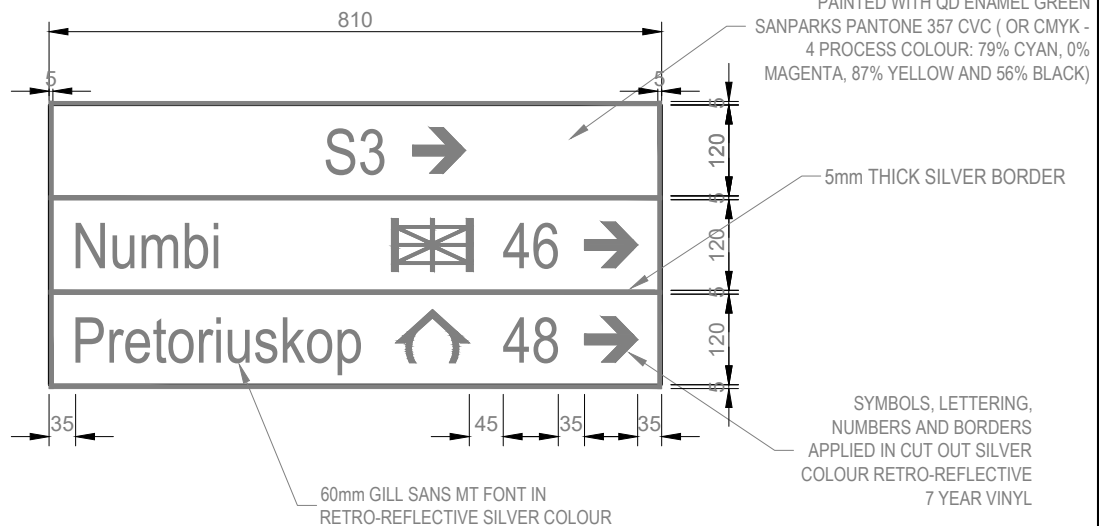

NO	DATE	REVISION DETAILS	CONSULTANT
06	FEB 2024	SIGN DETAIL EDITED	MH

TYPICAL SANParks PULPIT DETAILS

SCALE 1:10

TYPICAL SANParks DIRECTION SIGN DETAILS

SCALE 1:10

CLIENT: South African National Parks  Kruger National Park, Technical Services Private Bag X403 Skukuza, 1350	Contract No.: KNP/005/14		
	Kruger National Park Tourism Signs		
CONSULTANT: SANParks Tel: 013 735 4000	Direction Signs Details		
	DESIGNED: MH	CHECKED: AN	APPROVED: AN
	DWG NO.: KNP/R001	REV NO.: 06	SHEET 1 OF 1