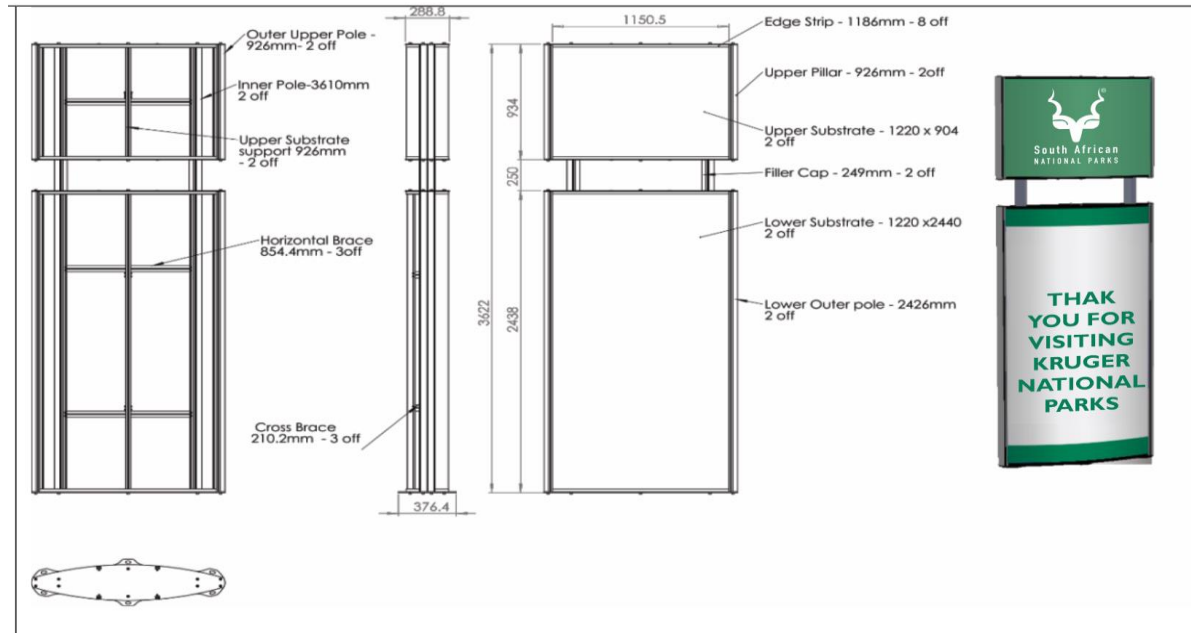

12. CURV JUMBO PYLON WITH LIGHT

- Illuminated 4mm opal Perspex double sided.
- Daylight switch.
- Modern curved shape
- Head. Size 934mm x 1200mm
- Space between head and pylon 250mm
- Pylon Body Size: 2438mm x 1200mm
- Final Pylon Size: 3622mm x 1200mm
- Base Plate Powder coated in black-8mm thick
- Top plate Powder coated in black 4mm thick
- Middle Plate Powder coated in black-4mm thick

13. MEDIUM CURV PYLON 1200mm x 2000mm

- Modern curved shape
- Size: 1800mm x 800mm
- Aluminium anodised finish
- Vinyl should reflect
- Vinyl to have 7-10 years lifespan
- Pylon with removeable dividers with SANPARKS colour
- Base Plate Powder coated in black-8mm thick
- Top plate Powder coated in black - 4mm thick
- Middle Plate Powder coated in black-4mm thick

16. CURV SUSPENDED SIGNS 600mm x 300mm

- Modern curved shape
- Size: 150mm x 500mm
- Double sided
- Aluminium anodised finish
- Vinyl should reflect
- Vinyl to have 7-10 years lifespan
- Solid Vinyl cutout as per SANPARKS colors
- Side Plate Mild steel Powder coated in black-2mm thick

19. TABLE TALKER 400mm X 80mm

- Modern curved shape
- Size: 80mm x 400mm
- Aluminium anodised finish
- Vinyl should reflect
- Vinyl to have 7-10 years lifespan
- Solid Vinyl cutout as per SANPARKS colors
- Side Plate Mild steel Powder coated in black-2mm thick