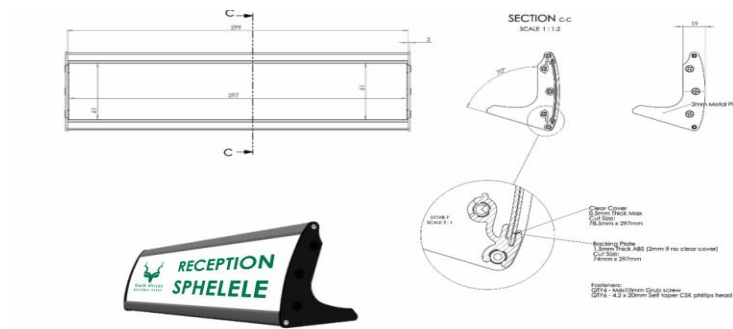

16. CURV SUSPENDED SIGNS 600mm x 300mm

- Modern curved shape
- Size: 150mm x 500mm
- Double sided
- Aluminium anodised finish
- Vinyl should reflect
- Vinyl to have 7-10 years lifespan
- Solid Vinyl cutout as per SANPARKS colors
- Side Plate Mild steel Powder coated in black-2mm thick

17. CURV DOOR SIGNS 400mm x 100mm

- Modern curved shape
- Size: 150mm x 400mm
- Aluminium anodised finish
- Vinyl should reflect
- Vinyl to have 7-10 years lifespan
- Solid Vinyl cutout as per SANPARKS colours
- Side Plate Mild steel Powder coated in black - 2mm thick

18. CURV SLIDER SIGNS 400mm x 100mm

- Modern curved shape
- Size: 80mm x 400mm
- Aluminium anodised finish
- Vinyl should reflect
- Vinyl to have 7-10 years lifespan
- Solid Vinyl cutout as per SANPARKS colors
- Side Plate Mild steel Powder coated in black - 2mm thick

19. TABLE TALKER 400mm X 80mm

- Modern curved shape
- Size: 80mm x 400mm
- Aluminium anodised finish
- Vinyl should reflect
- Vinyl to have 7-10 years lifespan
- Solid Vinyl cutout as per SANPARKS colors
- Side Plate Mild steel Powder coated in black-2mm thick