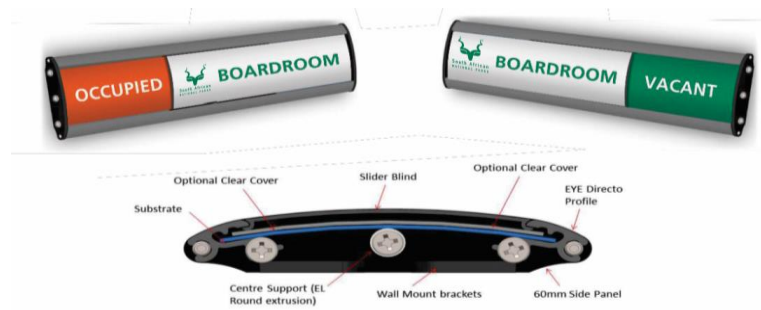

18. CURV SLIDER SIGNS 400mm x 100mm

- -Modern curved shape
- -Size: 80mm x 400mm
- -Aluminium anodised finish
- -Vinyl should reflect
- -Vinyl to have 7-10 years lifespan
- -Solid Vinyl cutout as per SANPARKS colors
- -Side Plate Mild steel Powder coated in black - 2mm thick