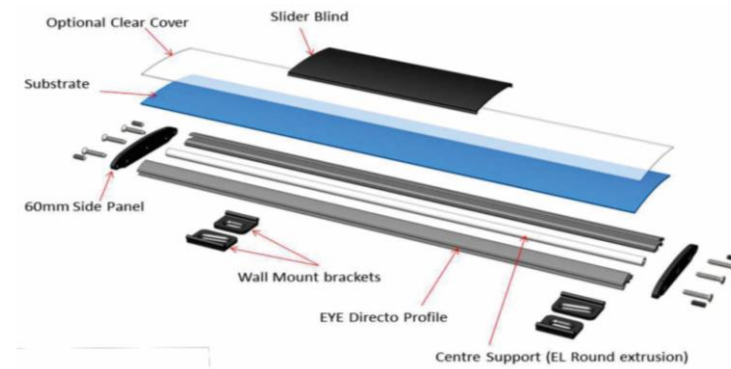

15. CURV PROJECTION SIGNS 400mm x 150mm

- Modern curved shape
- Size: 150mm x 400mm
- Aluminium anodised finish
- Double sided
- Vinyl should reflect
- Vinyl to have 7-10 years lifespan
- Solid Vinyl cutout as per SANPARKS colours.
- Side Plate Mild steel Powder coated in black - 2mm thick

16. CURV SUSPENDED SIGNS 600mm x 300mm

- Modern curved shape
- Size: 150mm x 500mm
- Double sided
- Aluminium anodised finish
- Vinyl should reflect
- Vinyl to have 7-10 years lifespan
- Solid Vinyl cutout as per SANPARKS colors
- Side Plate Mild steel Powder coated in black-2mm thick

17. CURV DOOR SIGNS 400mm x 100mm

- Modern curved shape
- Size: 150mm x 400mm
- Aluminium anodised finish
- Vinyl should reflect
- Vinyl to have 7-10 years lifespan
- Solid Vinyl cutout as per SANPARKS colours
- Side Plate Mild steel Powder coated in black - 2mm thick

18. CURV SLIDER SIGNS 400mm x 100mm

- Modern curved shape
- Size: 80mm x 400mm
- Aluminium anodised finish
- Vinyl should reflect
- Vinyl to have 7-10 years lifespan
- Solid Vinyl cutout as per SANPARKS colors
- Side Plate Mild steel Powder coated in black - 2mm thick