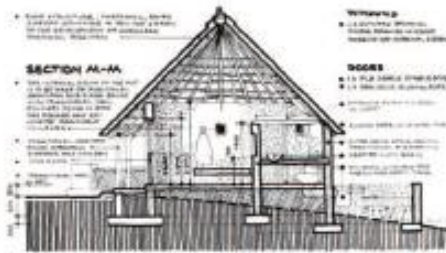

**SINONQUE LODGE**

**SINONQUE LODGE**

**BWANARI LODGE**

**BWANARI LODGE**

MAKULEKE GUEST HUTA-CLUSTER 1, MAKULEKE VILLAGE NWP.  
 REFER TO LOCATION DWS-MK/INVEST/1/1 & 2  
 PETER RICH ARCHITECTS, 011 766 6111 / 083 725 0665

**MAKULEKE LODGE**

**MOPANE LODGE**

**MAKULEKE LODGE**