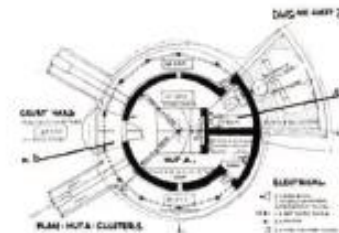

MAKULEKE LODGE