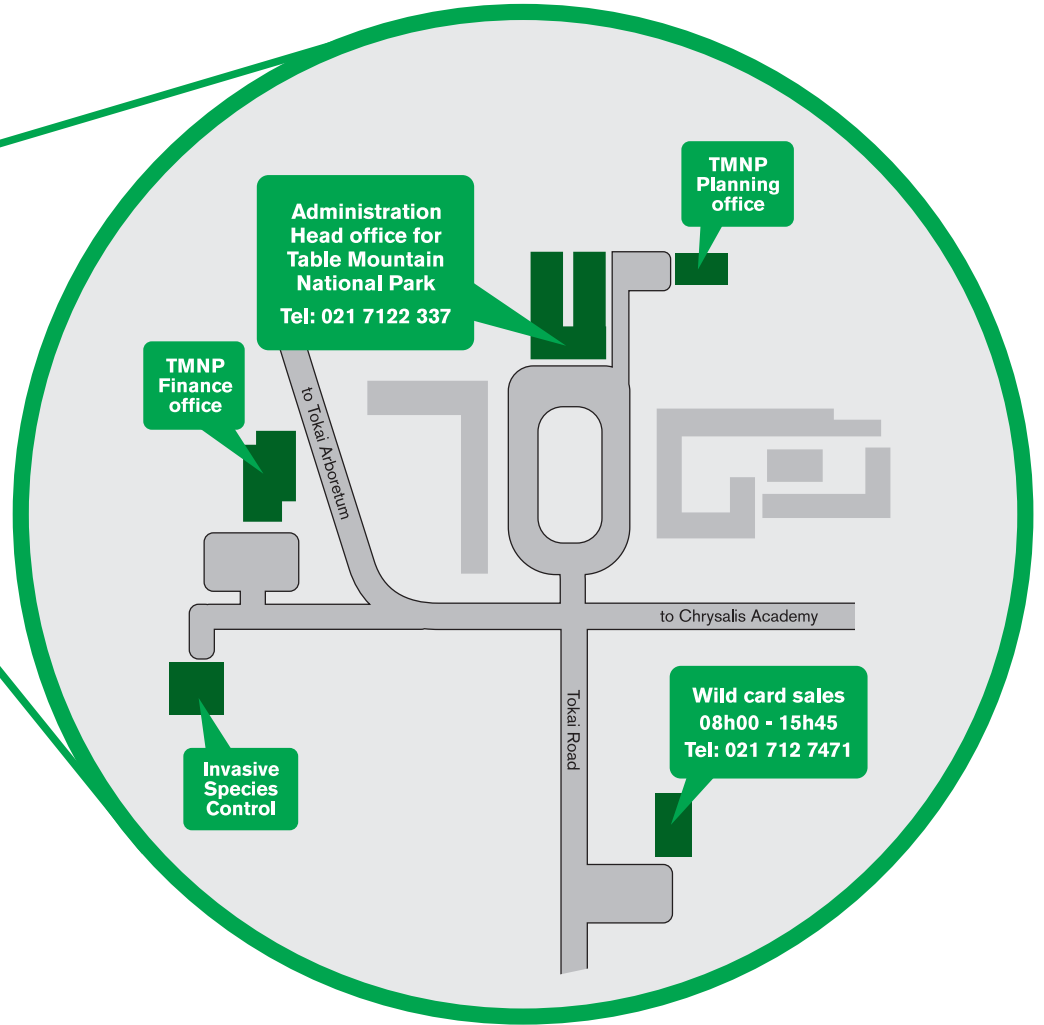

TMNP Administration Head office Tokai Manor Precinct

Table Mountain National Park

A Park for All, Forever 'n Park vir Almal, vir Altyd
iPaka yoluntu lonke ngonaphakade