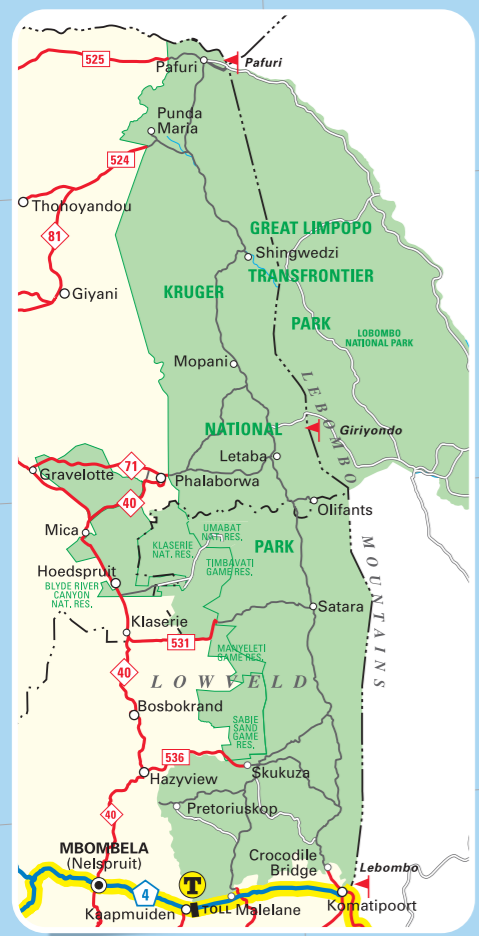

# South African NATIONAL PARKS

### SOUTH AFRICA

- National (N) Road ..... 2 Freeway
- Major Provincial (R) Road ..... 29 Freeway
- City ..... CAPE TOWN
- Major Town ..... HARRISMITH
- Small Town ..... Middelburg
- Village ..... Twee Rivieren
- Border Post ..... Beitbridge
- National Park, Game ..... AUGRABIES NATIONAL PARK or Nature Reserve