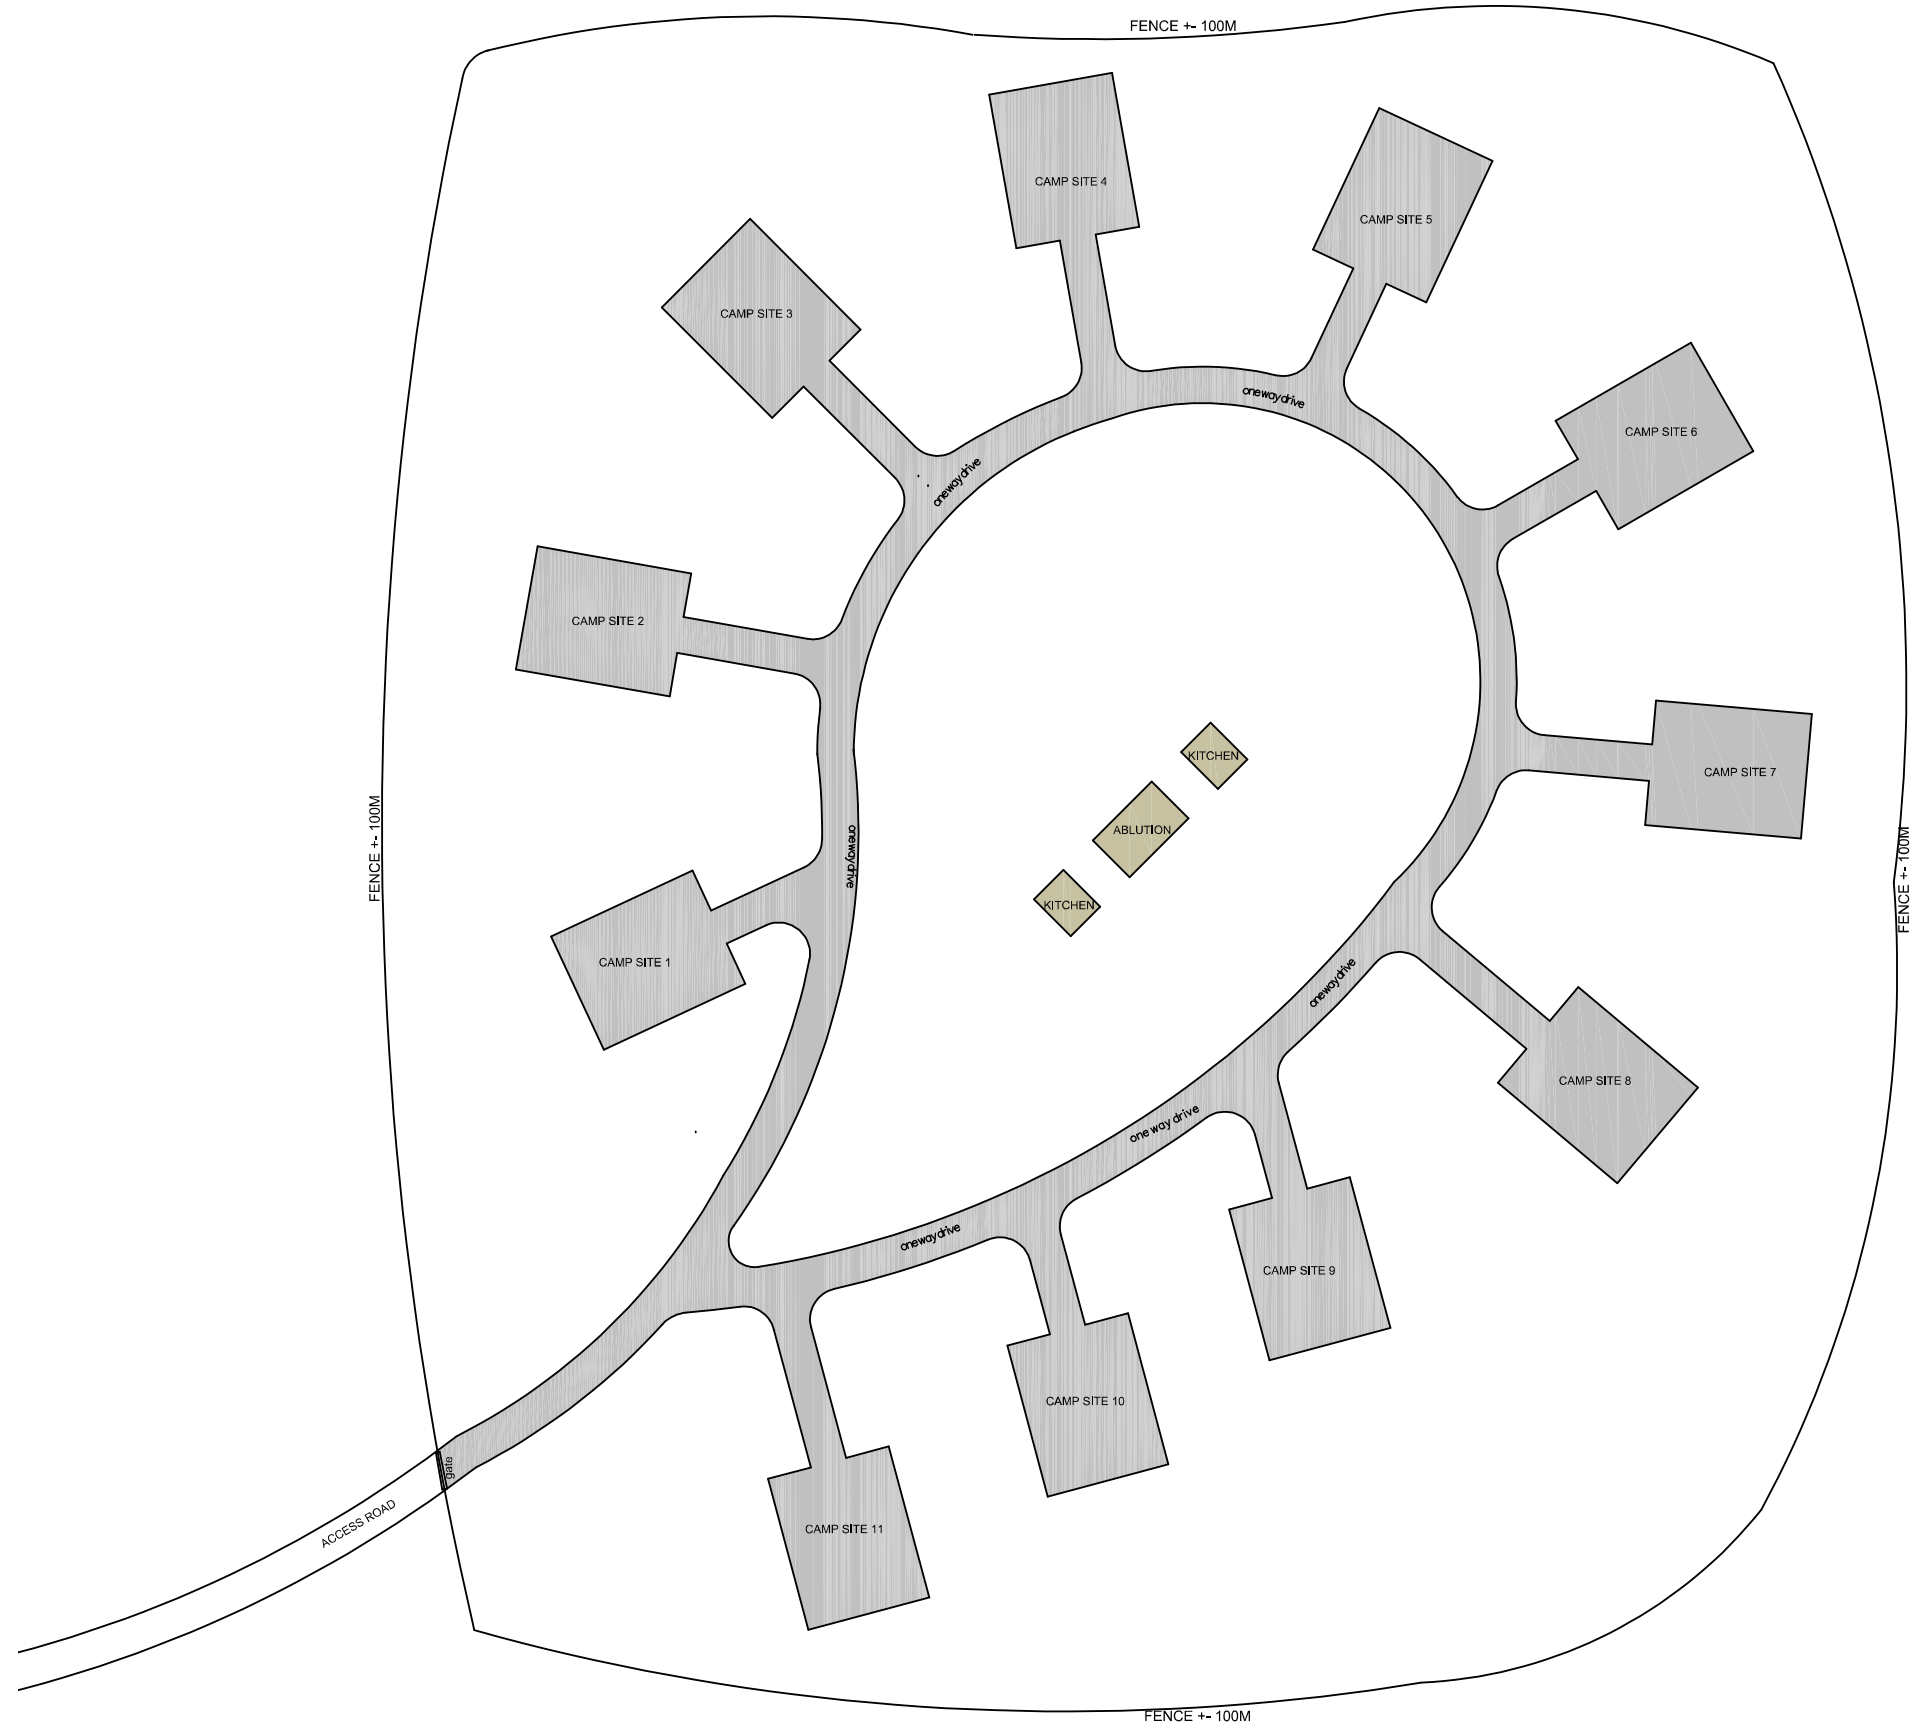

FENCED
ARTIFICIAL WETLAND

SHANGONI : PROPOSED CAMP SITE