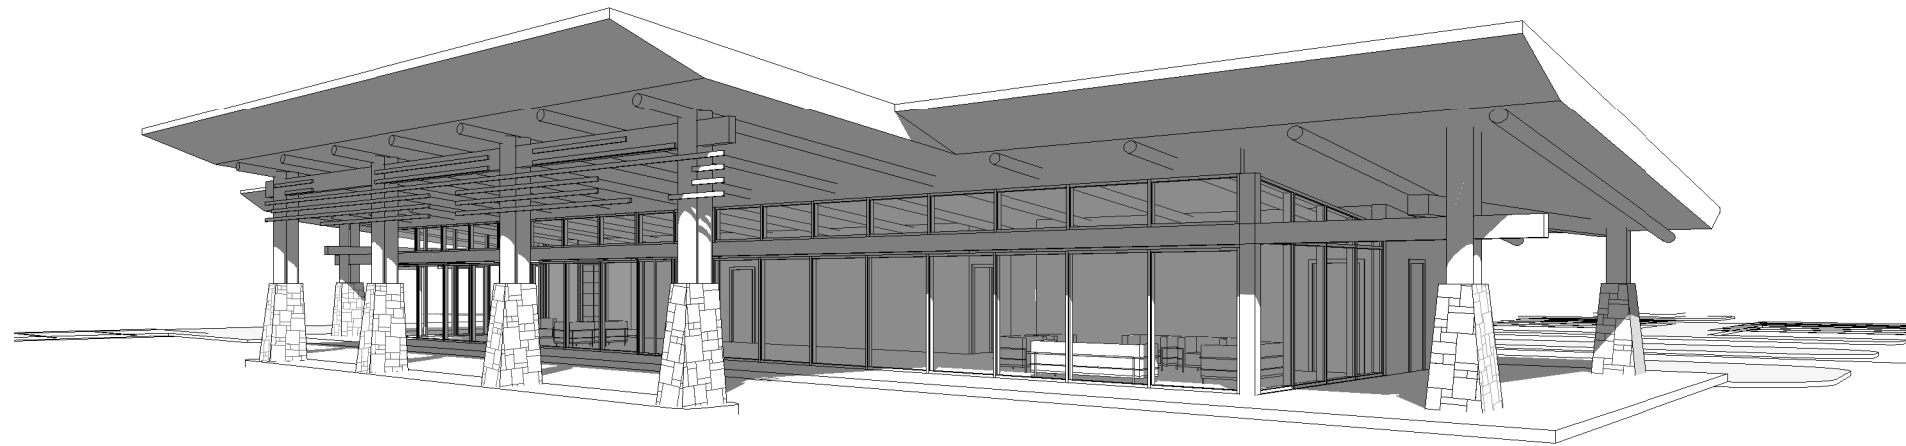

Revision Schedule	
Rev Nr	Rev Description
1	1 - Entrance gum poles made more slender. 2 - Entrance doors changed to glass. 3 - Guard hut 3D added.

1 3D View 1

3 3D View 3

2 3D View 2

PROJECT NAME: Radisson Blu- Safari Hotel- Kruger National Park

SCALE:

Suite E. MGA House  
Wimble close  
Ballito Business Park  
P.O Box 6438 Zimbali 4418  
tel: 032 946 3830/1  
fax 032 946 3635  
email: llewellyn@caarchitects.co.za  
reg: 2621

Project No:	285
Sheet No:	285-SK01-K500
Drawn By:	Roger
Date:	2011/06/24 02:43:04 PM
Rev Nr:	1