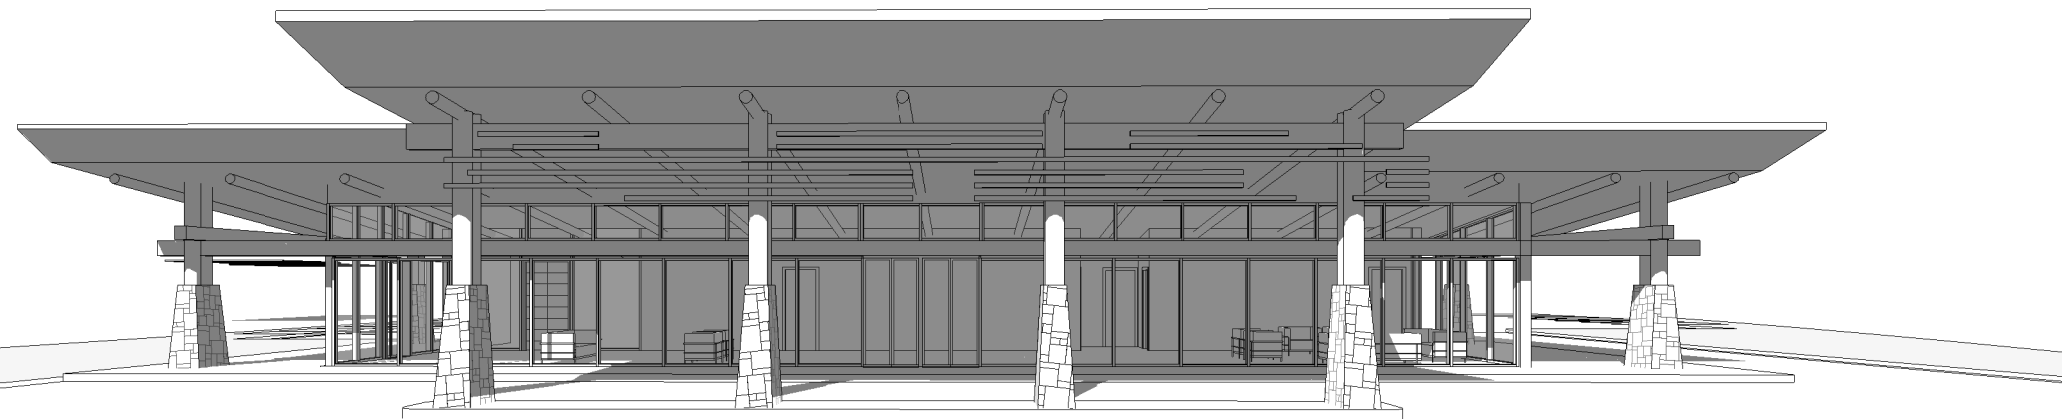

Revision Schedule	
Rev Nr	Rev Description
1	1 - Entrance gum poles made more slender. 2 - Entrance doors changed to glass. 3 - Guard hut 3D added.

1 3D View 1

3 3D View 3

2 3D View 2

PROJECT NAME: Radisson Blu- Safari Hotel- Kruger National Park

SCALE:

Suite E. MGA House  
Wimble close  
Ballito Business Park  
P.O Box 6438 Zimbali 4418  
tel: 032 946 3830/1  
fax 032 946 3635  
email: llewellyn@caarchitects.co.za  
reg: 2621

Project No:	285
Sheet No:	285-SK01-K500
Drawn By:	Roger
Date:	2011/06/24 02:43:04 PM
Rev Nr:	1