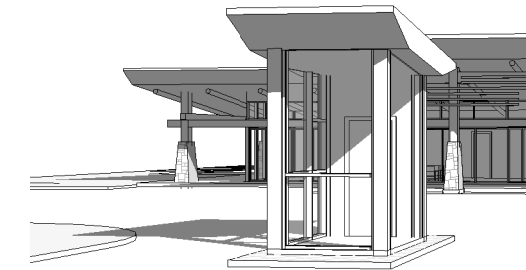

Revision Schedule	
Rev Nr	Rev Description
1	1 - Entrance gum poles made more slender. 2 - Entrance doors changed to glass. 3 - Guard hut 3D added.

1 3D View 1

3 3D View 3

2 3D View 2

PROJECT NAME: Radisson Blu- Safari Hotel- Kruger National Park

SCALE:

Suite E. MGA House  
Wimble close  
Ballito Business Park  
P.O Box 6438 Zimbali 4418  
tel: 032 946 3830/1  
fax 032 946 3635  
email: llewellyn@caarchitects.co.za  
reg: 2621

Project No:	285
Sheet No:	285-SK01-K500
Drawn By:	Roger
Date:	2011/06/24 02:43:04 PM
Rev Nr:	1