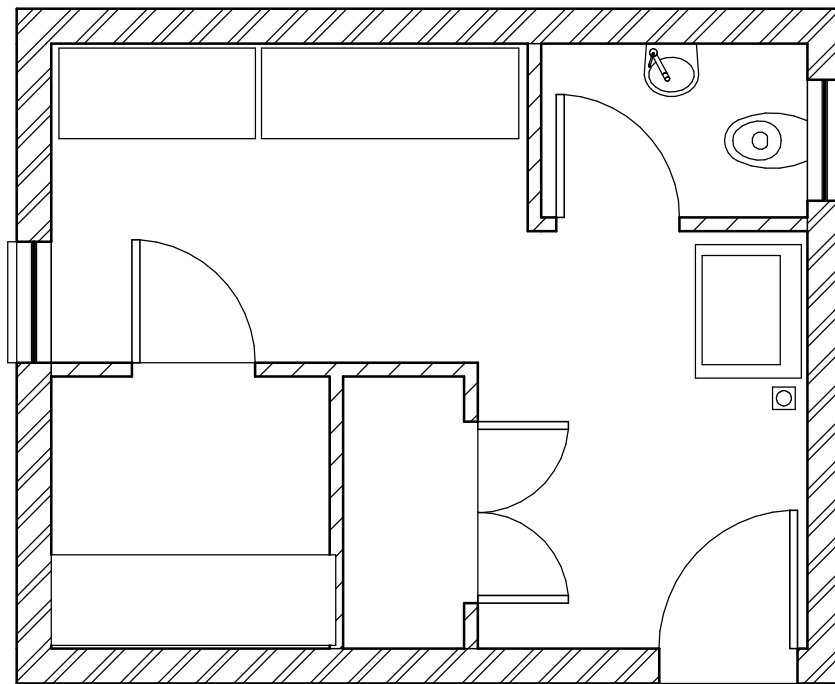

H:\CAA\Radisson Blu Malelane-285\1. Drawings\architect\sketch plans\rev\it\Design Drawings\L. Maids Rooms\Maid Rooms Rev2.rvt

Revision Schedule		
Date	Rev Nr	Description
16.02.2011	1	1 - Plan amended and made smaller
16.02.2011	2	1 - IT cupboard made smaller

1 Maid's Room
1 : 50

2 Maid's Room layout
1 : 500

**Radisson Blu- Safari Hotel-
Kruger National Park**

Suite E. MGA House
Wimble close
Ballito Business Park
P.O Box 6438 Zimbali 4418
tel: 032 946 3830/1
fax 032 946 3635