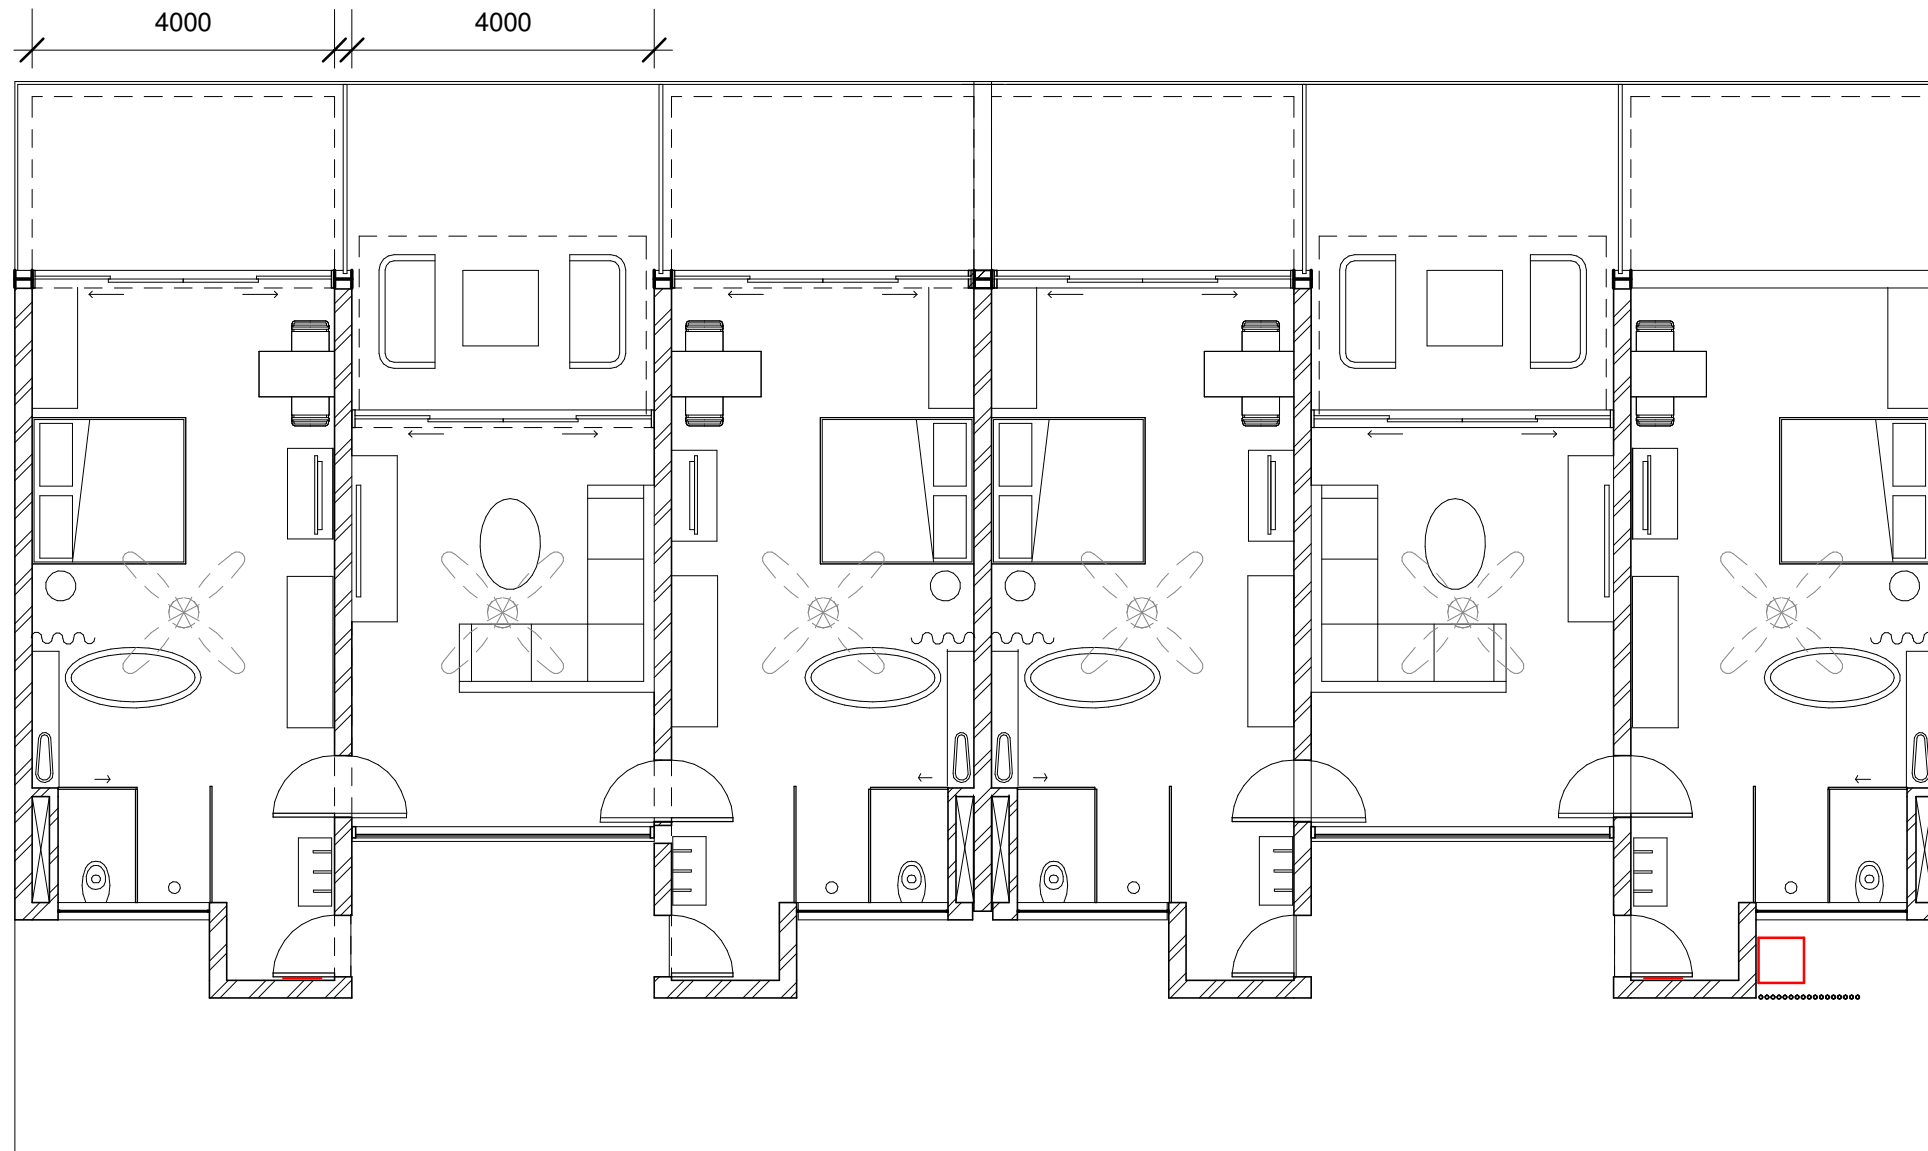

H:\CAA\Radisson Blu Malelane-285\1. Drawings\architect\sketch plans\revit\Design Drawings\G. Family Rooms\Family Rooms\Kruger Hotel- Fam rooms REV5.rvt

Revision Schedule		
Date	Rev Nr	Description
07/02/2011	1	Room bay dimension reduced from 4100mm to 4000mm
14/02/2011	2	1 - Flush DB units indicated. Wall mounted DB indicated. 3 - Fans added. 4 - Hidden structural I-Beams removed

Project No:	Project Number
Sheet No:	SK02-G201
Date:	2011/05/19 09:22:36 AM
Rev No:	2 Drawn By: Author

1 Family Rooms

1 : 100