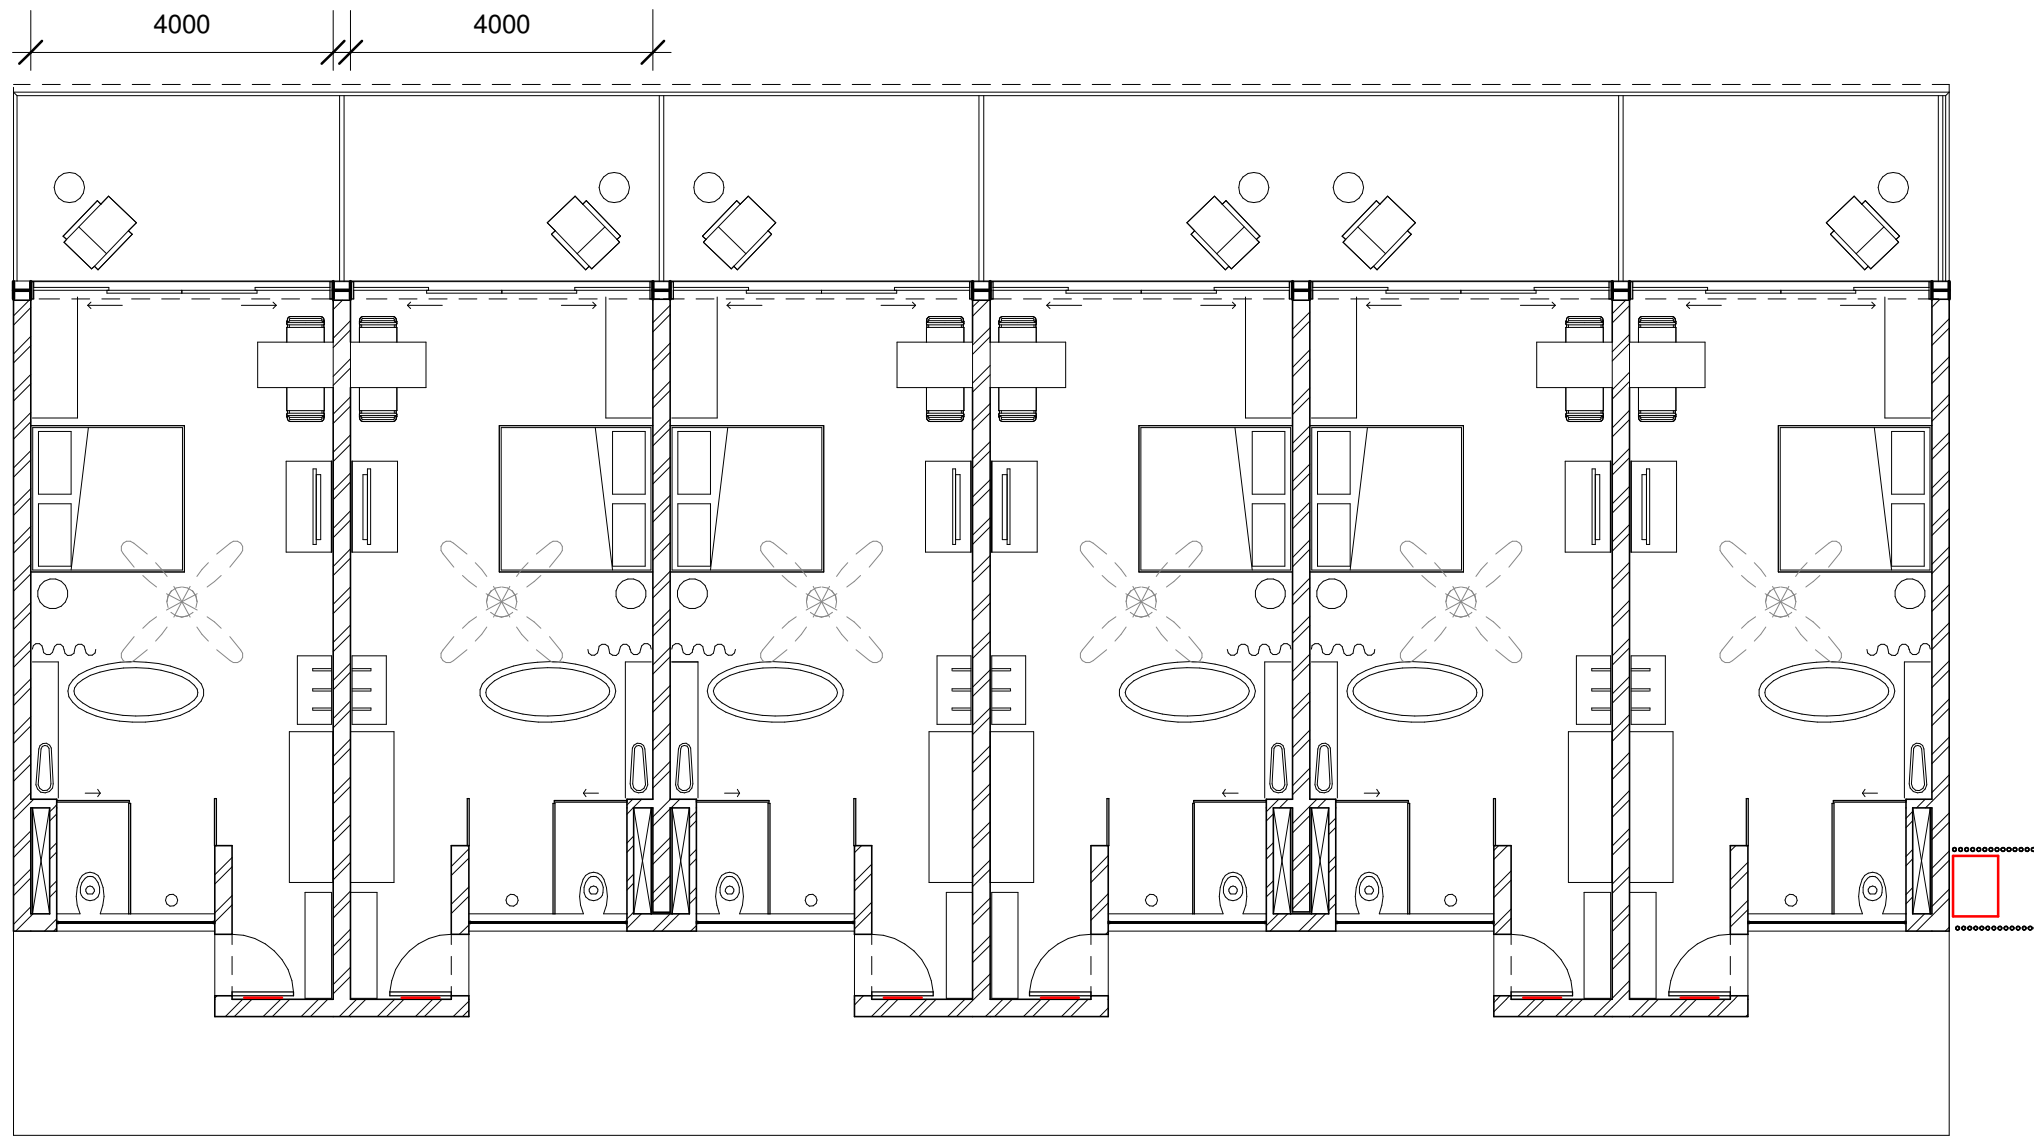

H:\CAA\Radisson Blu Malelane-285\1. Drawings\architect\sketch plans\rev\it\Design Drawings\F. Single Rooms\Single Rooms\Kruger Hotel- single rooms REV3.rvt

Revision Schedule		
Date	Rev Nr	Description
09/02/2011	1	1 - Room bays reduced from 4100mm to 4000mm
14/11/2011	2	1 - Fans added. 2 - Flush and wall mounted DBs indicated. 3 - Hidden structural I-beams removed.

1

Single Unit Rooms

1 : 100

Radisson Blu- Safari Hotel- Kruger National Park

Suite E. MGA House
Wimble close
Ballito Business Park
P.O Box 6438 Zimbali 4418
tel: 032 946 3830/1
fax 032 946 3635

email: llewellyn@caarchitects.co.za
reg: 2621

Project No:	285
Sheet No:	285-SK01-F200
Date:	2011/05/19 09:21:39 AM
Rev No:	2 Drawn By: Roger Kerr