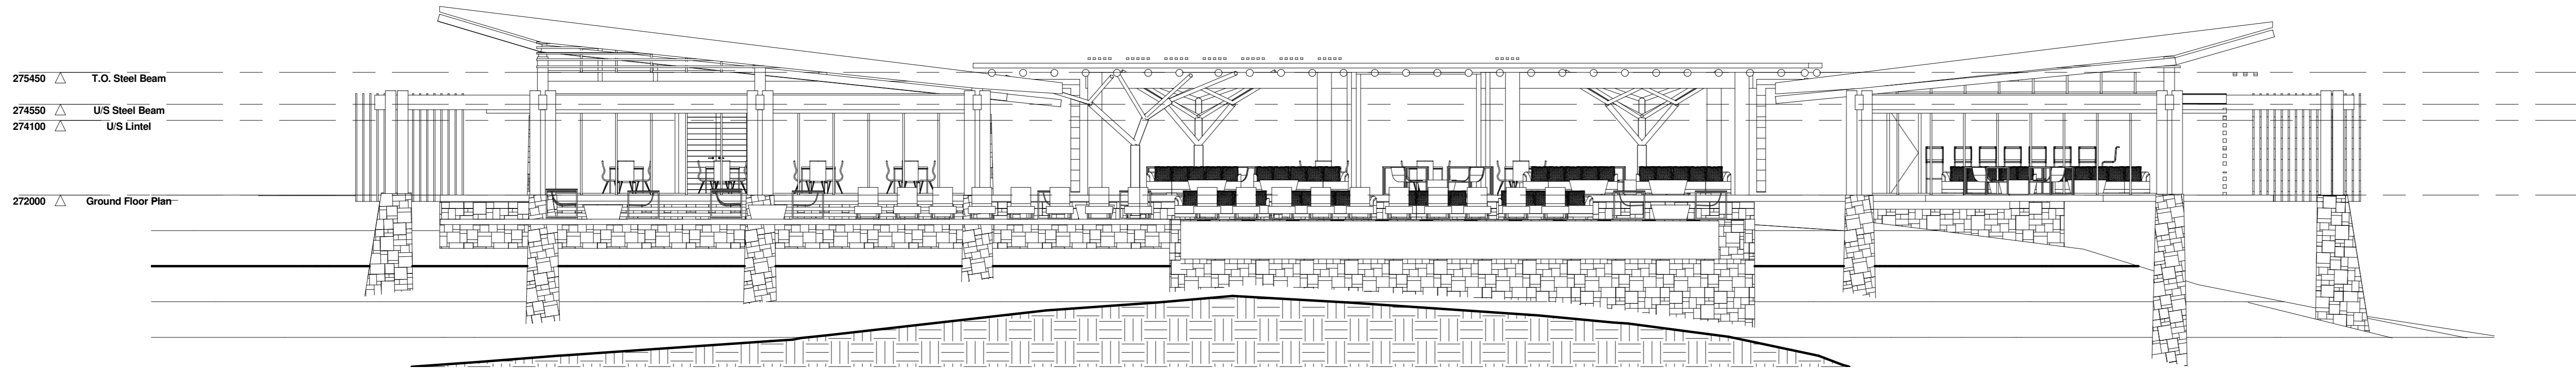

1 Elevation 1 - a
1 : 100

2 Elevation 2 - a
1 : 100

3 Elevation 3 - a
1 : 100

4 Elevation 4 - a
1 : 100

Rev	Date	Description	Issued by
		Revision Schedule	

- ISSUE FOR COUNCIL SUBMISSION
- FOR INFORMATION ONLY
- FOR TENDER PURPOSES ONLY
- ISSUE FOR APPROVAL
- ISSUE FOR CONSTRUCTION

SIGNED FOR CONSTRUCTION

ARCHITECT:

CLIENT:

IF THIS DRAWING IS NOT SIGNED BY THE ARCHITECT IT IS NOT FOR CONSTRUCTION PURPOSES

PROJECT
Radisson Blu- Safari Hotel- Kruger National Park

DESCRIPTION
Main Lodge Elevations

Drawn	Project nr: RBM / 258	Date
Author	Sheet nr: 285-SK01-B401	2011/06/02 08:56:08 AM
		Rev Nr.