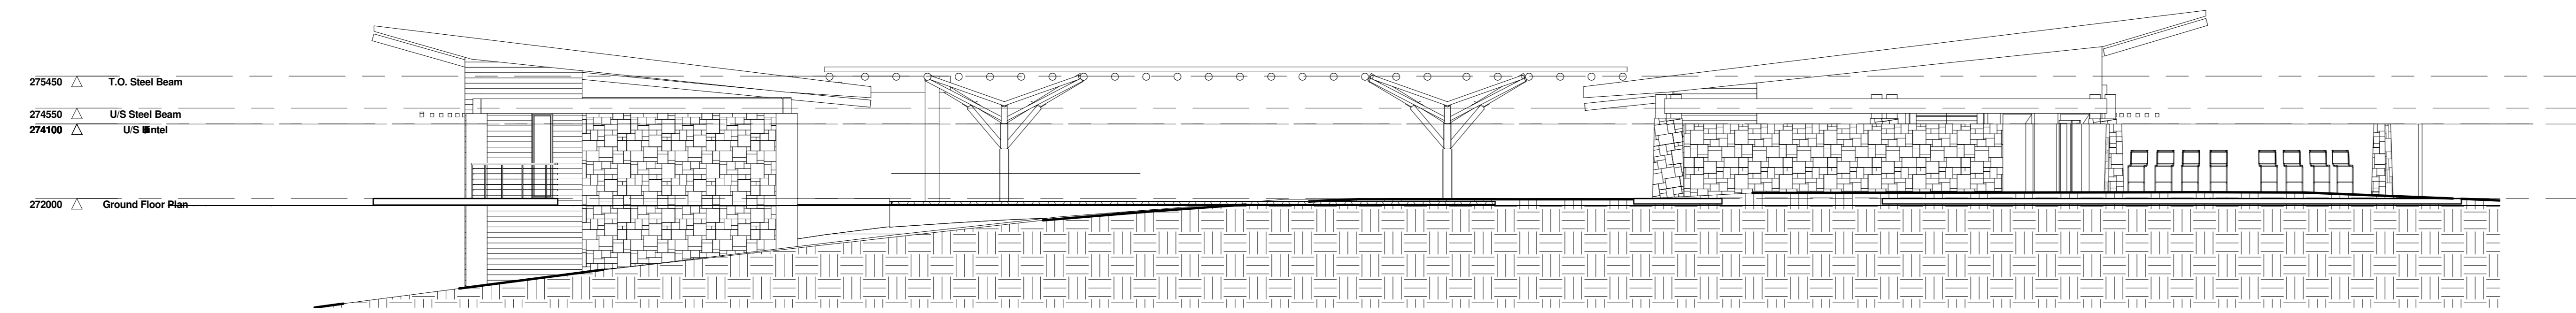

1 Elevation 1 - a
1 : 100

2 Elevation 2 - a
1 : 100

3 Elevation 3 - a
1 : 100

4 Elevation 4 - a
1 : 100

Rev	Date	Description	Issued by
		Revision Schedule	

- ISSUE FOR COUNCIL SUBMISSION
- FOR INFORMATION ONLY
- FOR TENDER PURPOSES ONLY
- ISSUE FOR APPROVAL
- ISSUE FOR CONSTRUCTION

SIGNED FOR CONSTRUCTION

ARCHITECT:

CLIENT:

IF THIS DRAWING IS NOT SIGNED BY THE ARCHITECT IT IS NOT FOR CONSTRUCTION PURPOSES

PROJECT
Radisson Blu- Safari Hotel- Kruger National Park

DESCRIPTION
Main Lodge Elevations