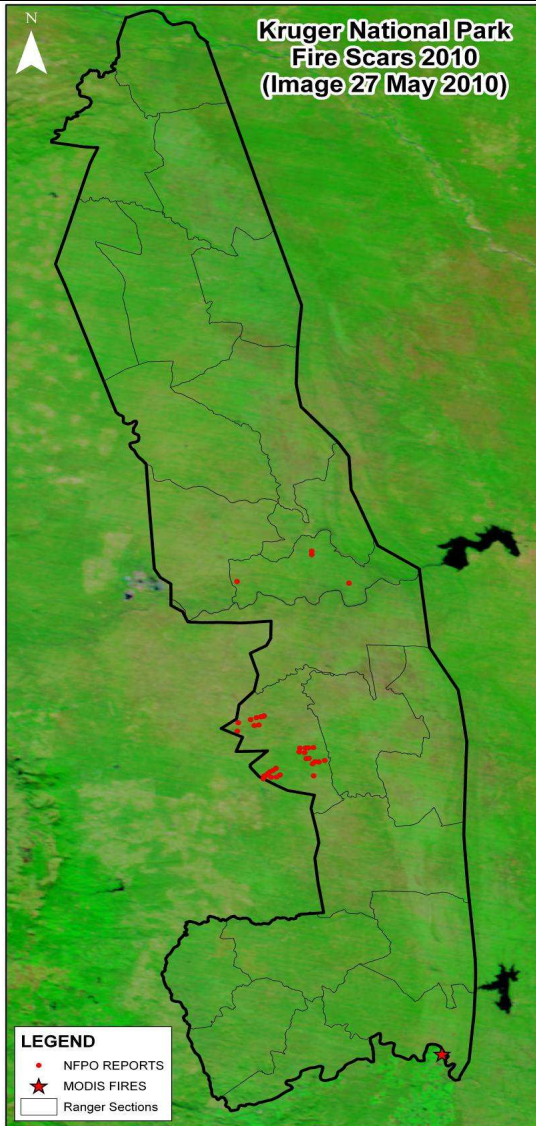

KRUGER NATIONAL PARK - MODIS FIRE SCAR MAPPING RESULTS 2010

01 April 2010 - 27 May 2010

CODE	SECTION	RANGER REGION	RAINFALL (2YR AVG)	SECTION AREA (ha)	GEOLOGY	AREA BURNT (ha)	% BURNT	TARGET (RAINFALL)	TARGET (BIOMASS)	OVERALL TARGET	AREA 2 BURN (ha)	PROGRESS
KRO	Crocodile Bridge	South	396	81815	Basalt/Granite	0	0.00	3	?		2445	0
OSA	Lower Sabie	South	540	80077	Basalt	0	0.00	18	26		14525	0
MAL	Malelane	South	469	53051	Granite	0	0.00	20	?		10542	0
PRE	Pretoriuskop	South	480	49117	Granite	0	0.00	36	32		17705	0
SKZ	Skukuza	South	407	84298	Granite	0	0.00	25	19		21074	0
STO	Stolsnek	South	532	70906	Granite	0	0.00	16	?		11039	0
HOU	Houtboschrand	Central	334	115530	Basalt/Granite	0	0.00	6	15		7348	0
KFI	Kingfisher Spruit	Central	429	76747	Granite	0	0.00	13	24		9708	0
NWA	Nwanetsi	Central	340	91404	Basalt	0	0.00	2	19		2167	0
SAT	Satara	Central	411	93665	Basalt	0	0.00	11	17		10768	0
TSH	Tshokwane	Central	402	117246	Basalt/Granite	0	0.00	16	25		18346	0
PAF	Pafuri	Far North	353	74283	Granite/Basalt	0	0.00	1	12		743	0
PUN	Punda Maria	Far North	528	78935	Granite	0	0.00	6	?		4923	0
SHA	Shangoni	Far North	370	82066	Granite	0	0.00	7	19		5682	0
SHI	Shingwedzi	Far North	431	77235	Basalt	0	0.00	9	45		7305	0
VLA	Vlakteplaas	Far North	489	109795	Basalt	0	0.00	6	23		6618	0
WOO	Woodlands	Far North	376	114137	Granite	0	0.00	1	17		1141	0
LET	Letaba	North	329	55781	Basalt	0	0.00	2	21		1116	0
MAH	Mahlangeni	North	363	116004	Granite	0	0.00	1	9		1711	0
MOO	Mooiplaas	North	329	103245	Basalt	0	0.00	1	17		1032	0
OLI	Olifants	North	391	69855	Basalt/Granite	0	0.00	12	12		8213	0
PHA	Phalaborwa	North	377	103266	Granite	0	0.00	2	13		1577	0
KRUGER TOTAL			412	1898459	Basalt/Granite	0	0.00				165729	0

REGION	REGION AREA	BURNT AREA	% BURNT
South	419264	0	0.00
Central	494593	0	0.00
North	2346609	0	0.00
Far North	536452	0	0.00
KRUGER TOTAL	3796918	0	0.0